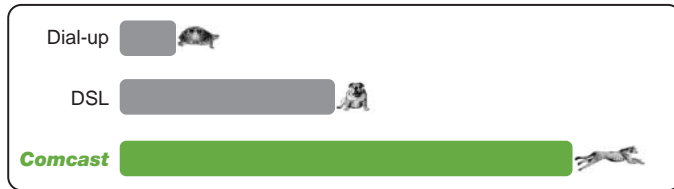

Comcast High-Speed Internet is a whole different animal.

Especially if you're talking speed.

A comparison of downloading a 5MB file:

PRST STD
US POSTAGE
PAID
SEATTLE WA
PERMIT NO. 1700

comcast

P.O. Box 8004
Bothell, WA 98082-8004

Get Comcast High-Speed Internet
for only \$29⁹⁹/month through June 2004!
Call 1-877-290-3833

All Internet service
is **not** the same.

comcast

Dial-Up

- Crawl along at a top speed of 56K.
- Waste valuable time dialing in.
- Log off whenever you need the phone or you'll miss calls.
- Put up with that noisy dial-up screech.